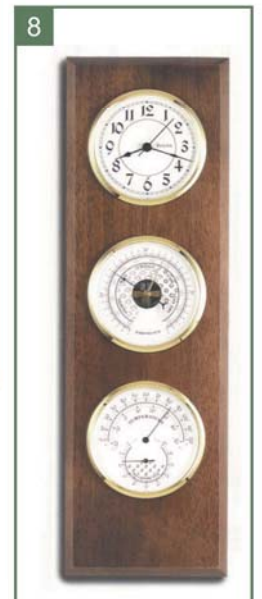

### 5. Pillar With Candle

7 1/2" Waterford "Metropolitan" Pillar with 4" Candle.

### 6. Portland Blue Vase

7 1/4" Wedgwood "Bountiful" Vase – Portland Blue on Wooden Base 7" x 2 1/4".

### 7. Canterbury Bowl

10" Waterford "Canterbury" Bowl on Wooden Base 7" x 2 1/4".

### 8. Nautical Wall Clock

Bulova Nautical Wall Clock Solid Wood Case, Walnut Finish. Barometer with Inches and Millibars. Hygrometer. Thermometer with Fahrenheit and Centigrade. Second Hand. 17 5/8"H x 5 1/2"W x 1 1/4"D.