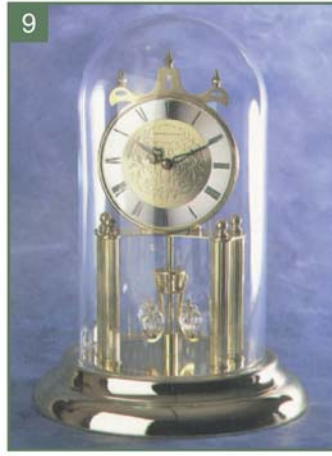

Retirement Recognition Program

9. Anniversary Clock

Brass Finish Over Metal Base. Brass Pillars and Dial Ring. Corning Pyrex Glass Dome. Swarovsky Crystal Ball Pendulum. German Quartz Movement. Westminster Chimes. 12"H x 7 1/2"W.