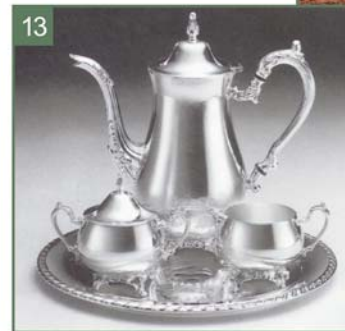

13. Oneida 4 Pc. Coffee Service

Includes: 48 oz. Coffee Pot, 10 oz. Covered Sugar Bowl, 10 oz. Cream Pitcher and 12" Round Tray.