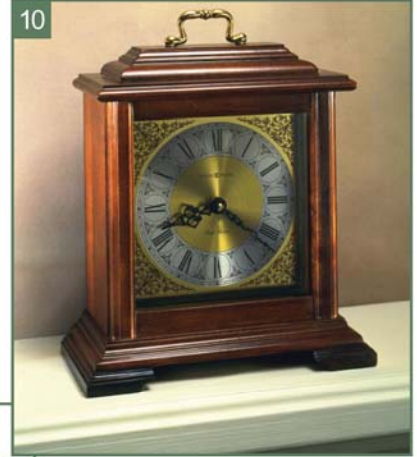

Retirement Recognition Program

9. Anniversary Clock

Brass Finish Over Metal Base. Brass Pillars and Dial Ring. Corning Pyrex Glass Dome. Swarovsky Crystal Ball Pendulum. German Quartz Movement. Westminster Chimes. 12"H x 7 1/2"W.